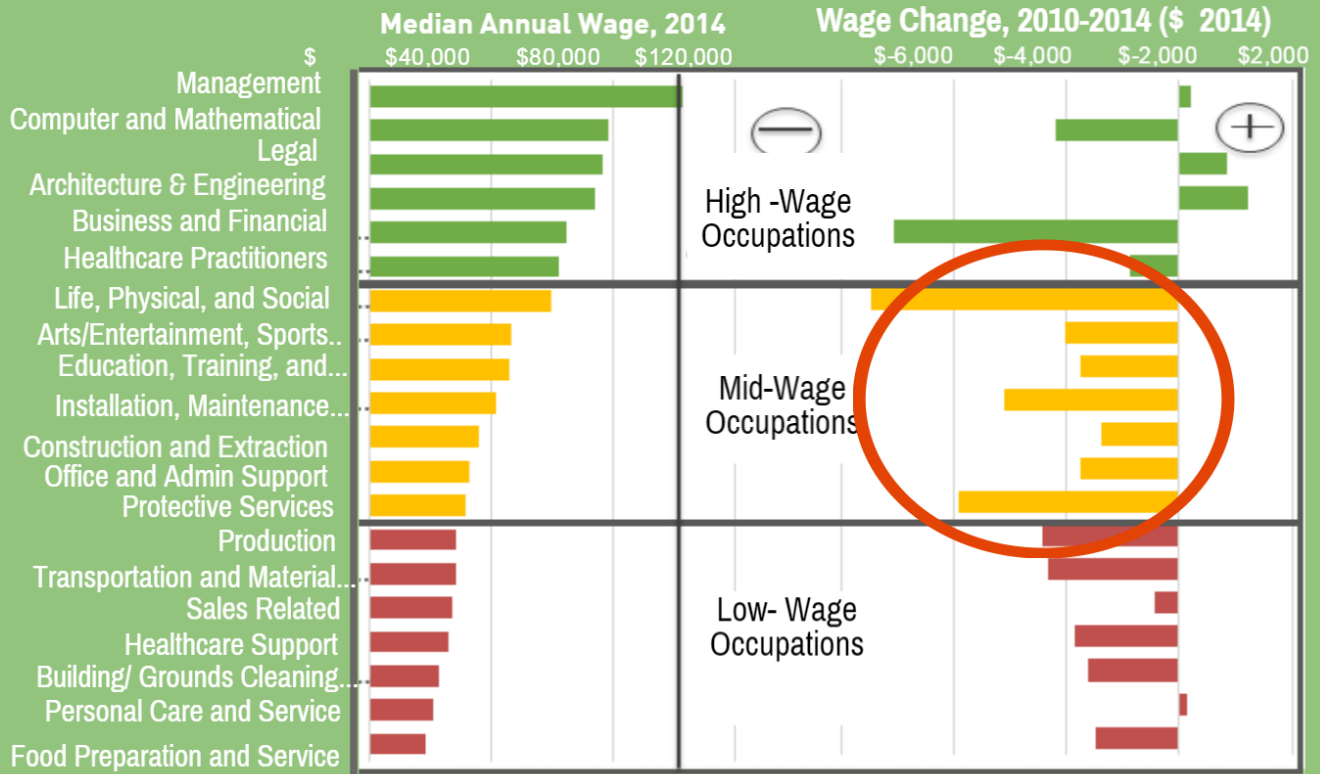

Average Earnings Nationwide, 2014

Metro Atlanta has fairly high wages, especially when considering its low-cost-of living.

Job Change By Occupation Grouping, 2010-2014

Mid-wage jobs (in yellow) have seen very little growth—especially compared to high and low-wage jobs.

Wage Change By Occupation Grouping, 2010-2014

 High-wage jobs (in green) is the only grouping to see significant increases in wages, whereas mid-wage jobs have seen the largest decline.

Burning Glass Labor Insight: Top Occupation Postings According to Wage Category