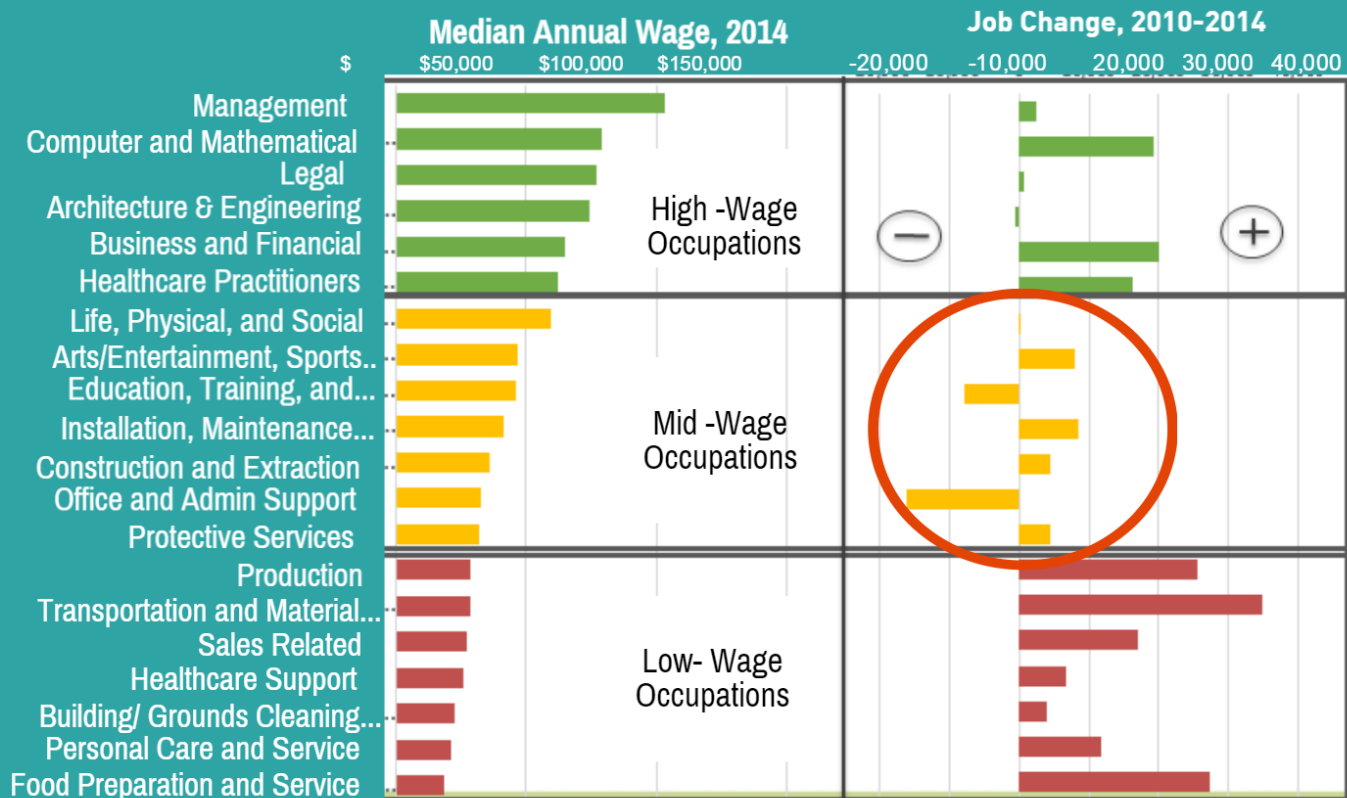

Average Earnings Nationwide, 2014

Metro Atlanta has fairly high wages, especially when considering its low-cost-of living.

Job Change By Occupation Grouping, 2010-2014

Mid-wage jobs (in yellow) have seen very little growth—especially compared to high and low-wage jobs.

Wage Change By Occupation Grouping, 2010-2014

 High-wage jobs (in green) is the only grouping to see significant increases in wages, whereas mid-wage jobs have seen the largest decline.

Burning Glass Labor Insight: Top Occupation Postings According to Wage Category