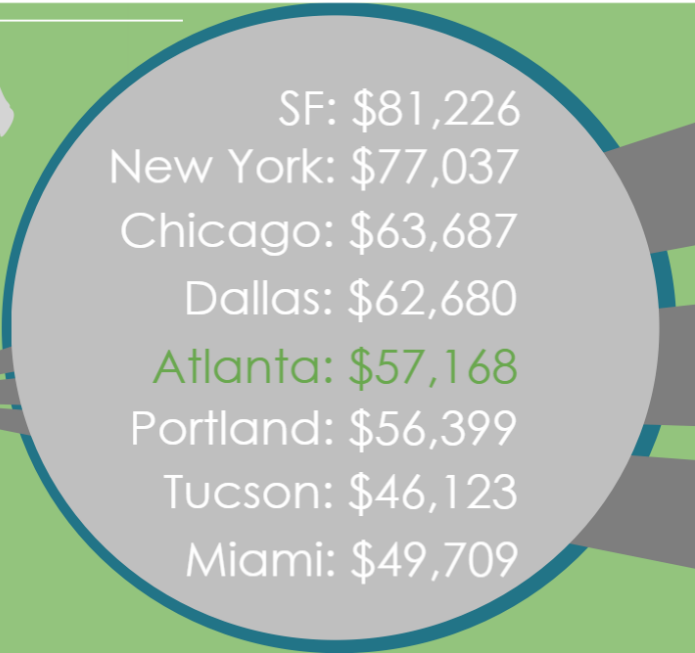

Average Earnings Nationwide, 2014

Metro Atlanta has fairly high wages, especially when considering its low-cost-of living.

Job Change By Occupation Grouping, 2010-2014

Mid-wage jobs (in yellow) have seen very little growth—especially compared to high and low-wage jobs.

Wage Change By Occupation Grouping, 2010-2014

 High-wage jobs (in green) is the only grouping to see significant increases in wages, whereas mid-wage jobs have seen the largest decline.

Burning Glass Labor Insight: Top Occupation Postings According to Wage Category