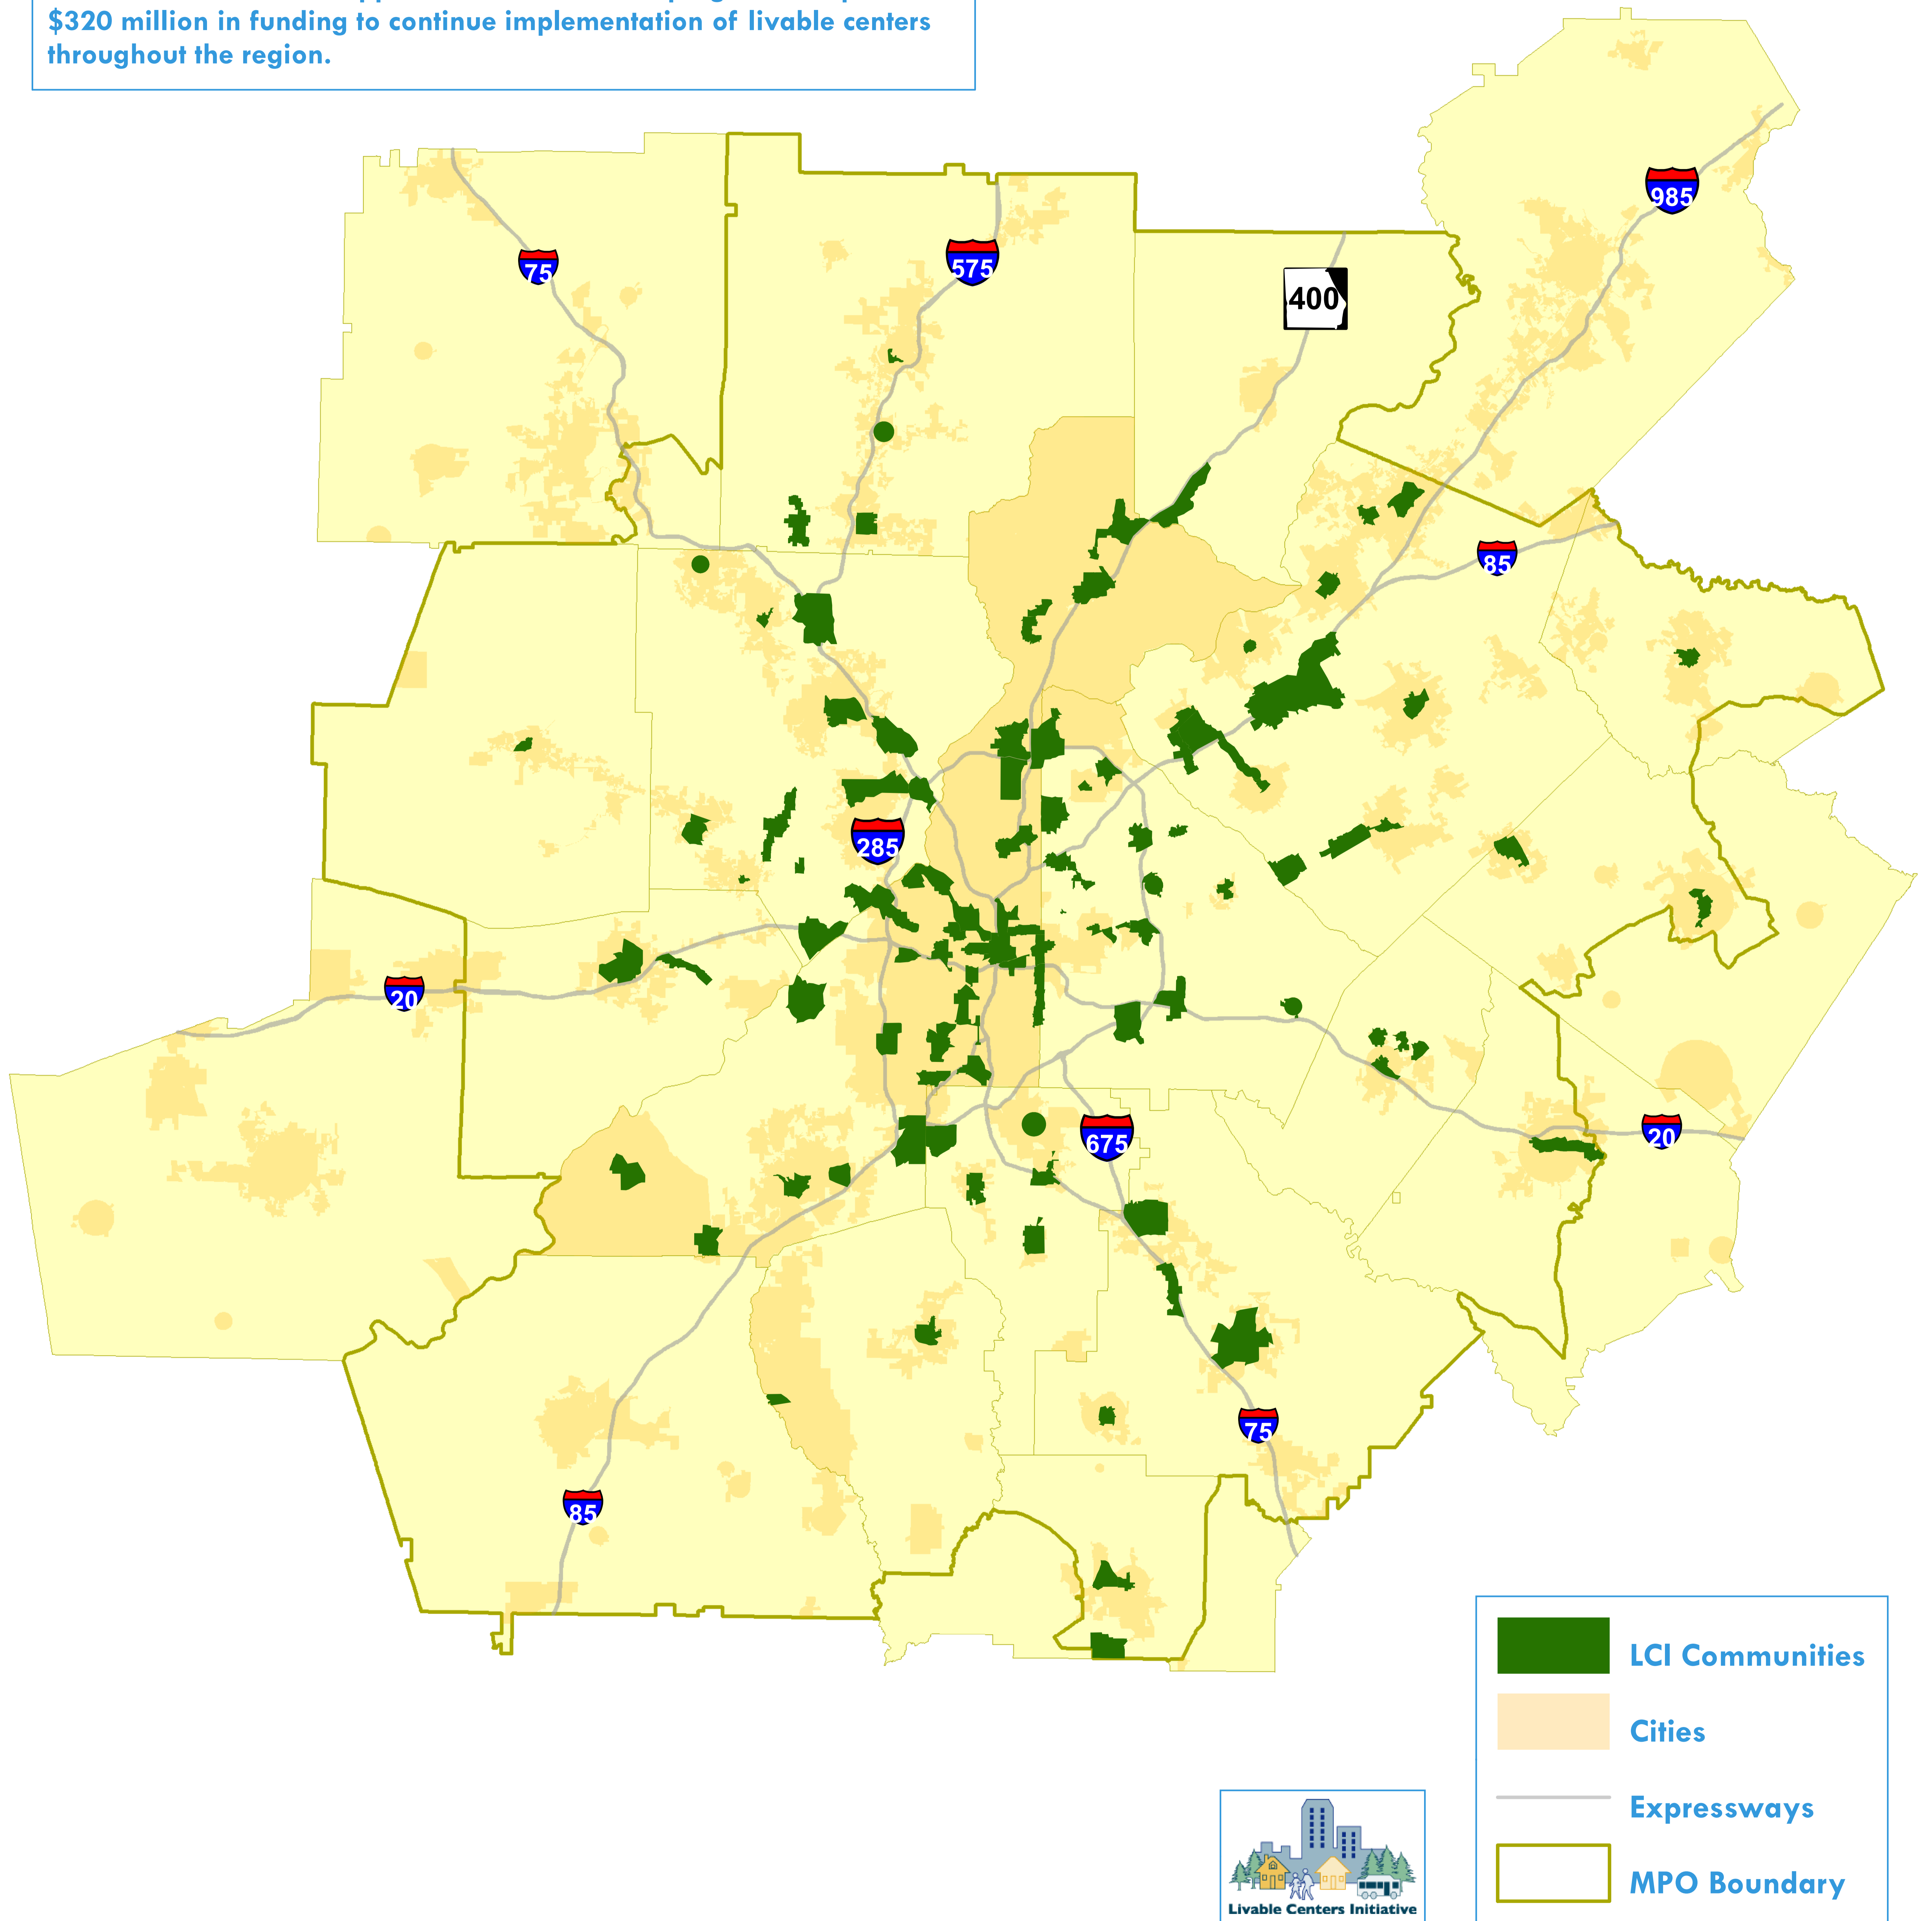

## Taking Bold Steps toward Focused Growth through Livable Centers

PLAN 2040 capitalizes on the region-wide momentum generated by over a decade of support for livable communities and tighter integration of transportation and land use planning. The Livable Centers Initiative (LCI) Program currently includes 91 study areas and has implemented 90 transportation projects within 56 of those communities. PLAN 2040 continues support for this successful program and provides \$320 million in funding to continue implementation of livable centers throughout the region.

**LIVABLE CENTERS INITIATIVE  
STUDY AREAS**