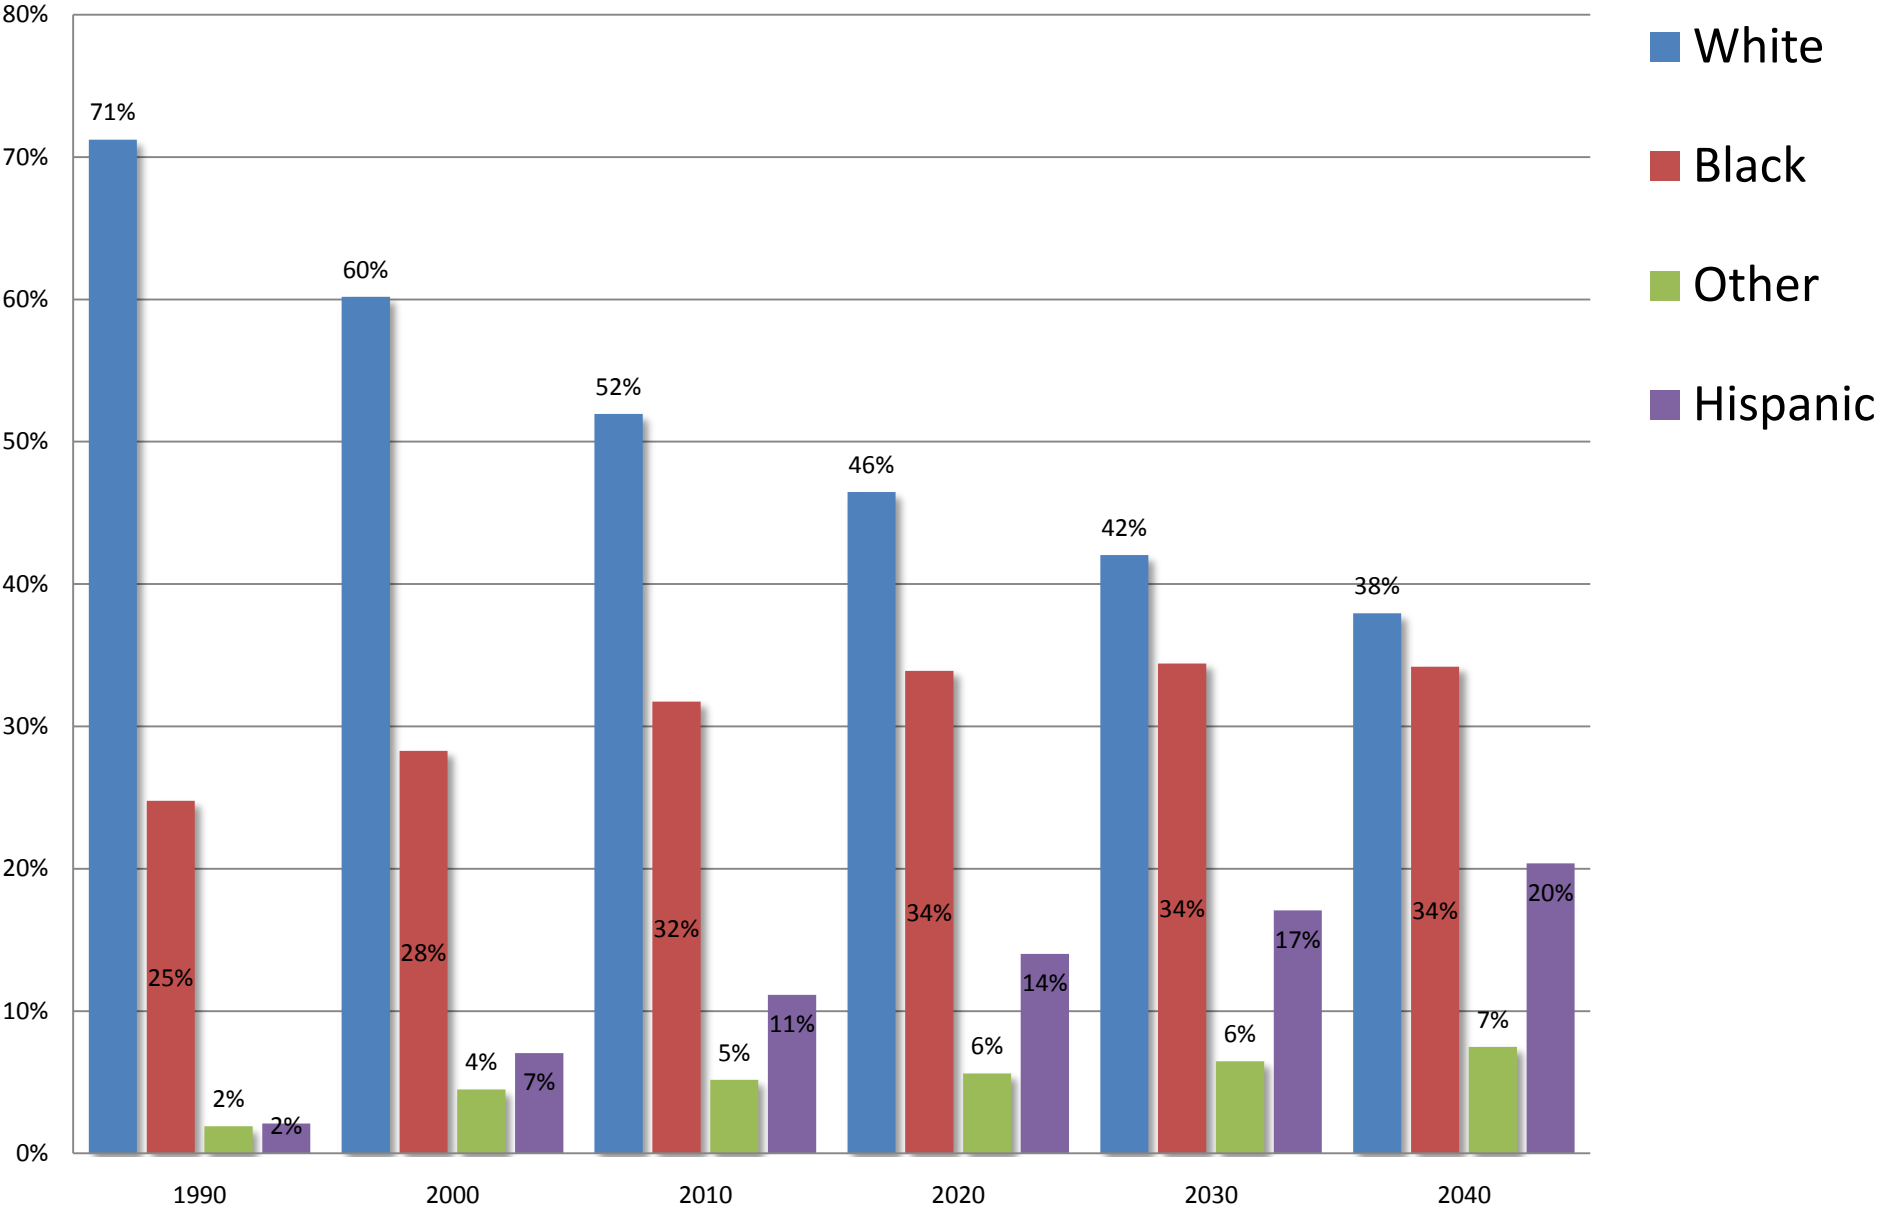

## Demographic Overview

ATLANTA REGIONAL COMMISSION

# Labor Force Share Getting Smaller

# 230 % Increase in Over 65

2010  
487,723

2040  
1,610,823

=

1.1 Million  
More  
Seniors

# Younger Now, Older Later

Share  
of 65 to  
84 year  
olds