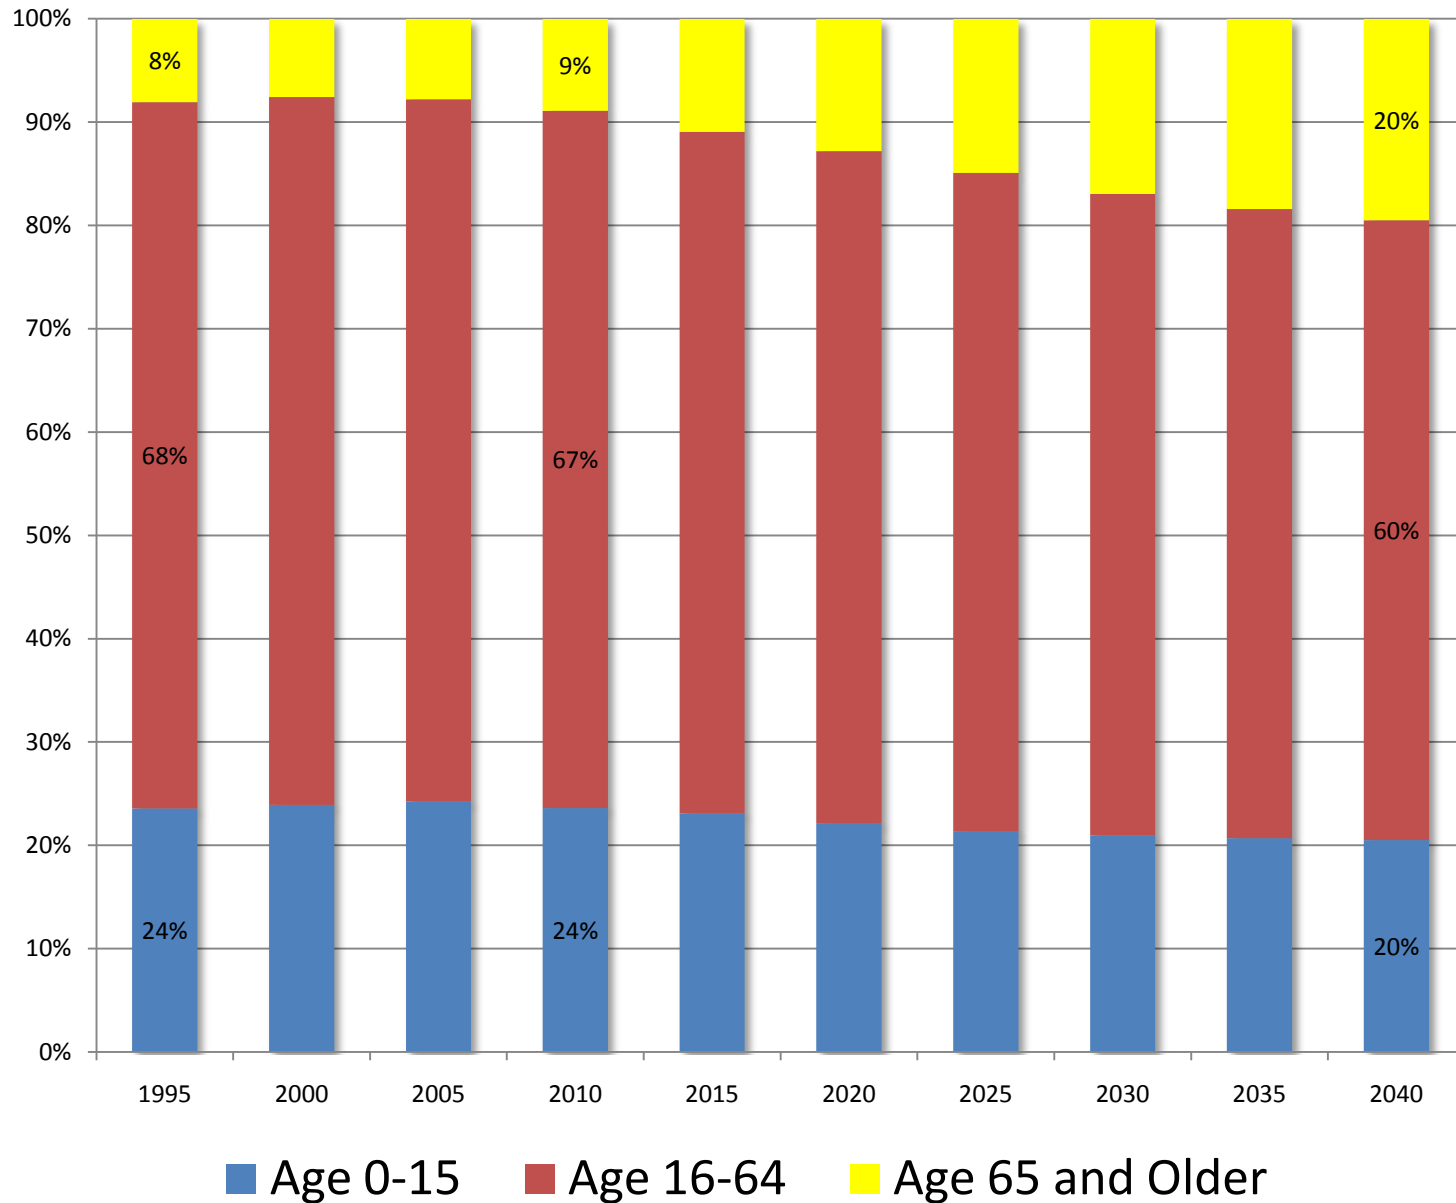

## Demographic Overview

ATLANTA REGIONAL COMMISSION

# Labor Force Share Getting Smaller

# 230 % Increase in Over 65

2010  
487,723

2040  
1,610,823

=

1.1 Million  
More  
Seniors

# Younger Now, Older Later

Share  
of 65 to  
84 year  
olds