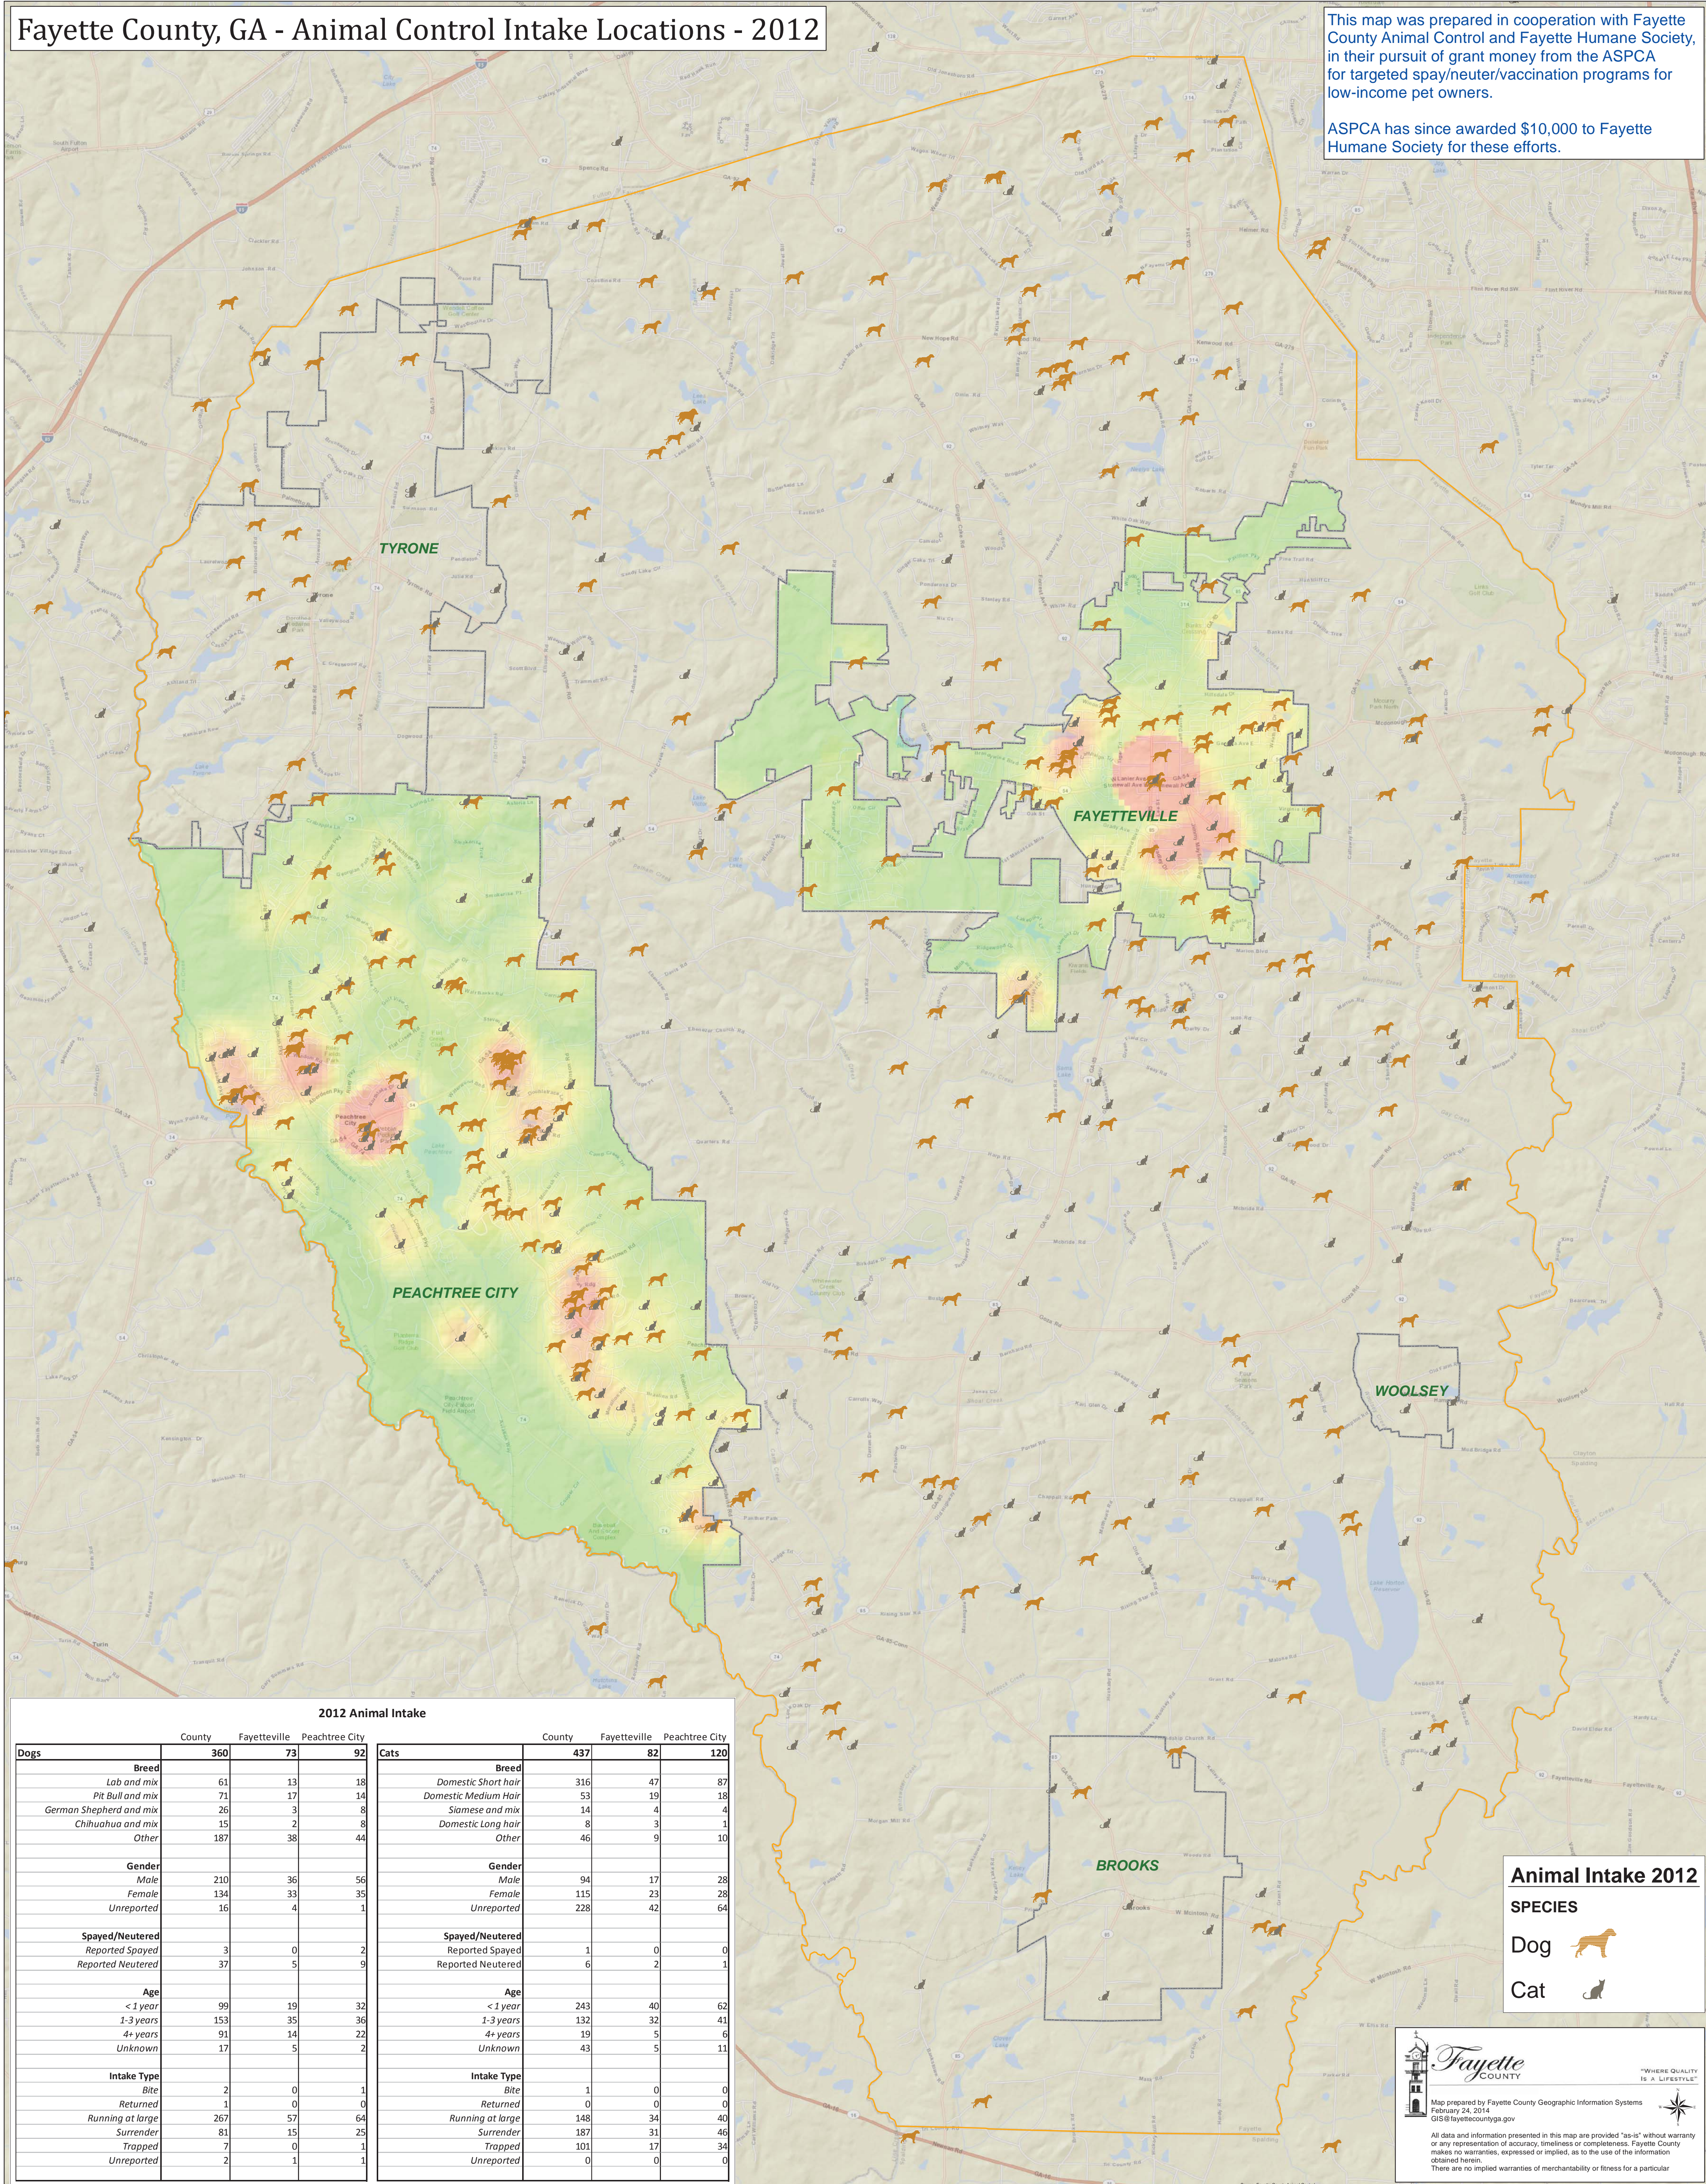

Fayette County, GA - Animal Control Intake Locations - 2012

This map was prepared in cooperation with Fayette County Animal Control and Fayette Humane Society, in their pursuit of grant money from the ASPCA for targeted spay/neuter/vaccination programs for low-income pet owners.

ASPCA has since awarded \$10,000 to Fayette Humane Society for these efforts.

2012 Animal Intake

	County	Fayetteville	Peachtree City		County	Fayetteville	Peachtree City
Dogs	360	73	92	Cats	437	82	120
Breed				Breed			
Lab and mix	61	13	18	Domestic Short hair	316	47	87
Pit Bull and mix	71	17	14	Domestic Medium Hair	53	19	18
German Shepherd and mix	26	3	8	Siamese and mix	14	4	4
Chihuahua and mix	15	2	8	Domestic Long hair	8	3	1
Other	187	38	44	Other	46	9	10
Gender				Gender			
Male	210	36	56	Male	94	17	28
Female	134	33	35	Female	115	23	28
Unreported	16	4	1	Unreported	228	42	64
Spayed/Neutered				Spayed/Neutered			
Reported Spayed	3	0	2	Reported Spayed	1	0	0
Reported Neutered	37	5	9	Reported Neutered	6	2	1
Age				Age			
< 1 year	99	19	32	< 1 year	243	40	62
1-3 years	153	35	36	1-3 years	132	32	41
4+ years	91	14	22	4+ years	19	5	6
Unknown	17	5	2	Unknown	43	5	11
Intake Type				Intake Type			
Bite	2	0	1	Bite	1	0	0
Returned	1	0	0	Returned	0	0	0
Running at large	267	57	64	Running at large	148	34	40
Surrender	81	15	25	Surrender	187	31	46
Trapped	7	0	1	Trapped	101	17	34
Unreported	2	1	1	Unreported	0	0	0

Animal Intake 2012

SPECIES

Dog 

Cat 

Map prepared by Fayette County Geographic Information Systems
 February 24, 2014
 GIS@fayettecountyga.gov

All data and information presented in this map are provided "as-is" without warranty or any representation of accuracy, timeliness or completeness. Fayette County makes no warranties, expressed or implied, as to the use of the information obtained herein. There are no implied warranties of merchantability or fitness for a particular purpose.