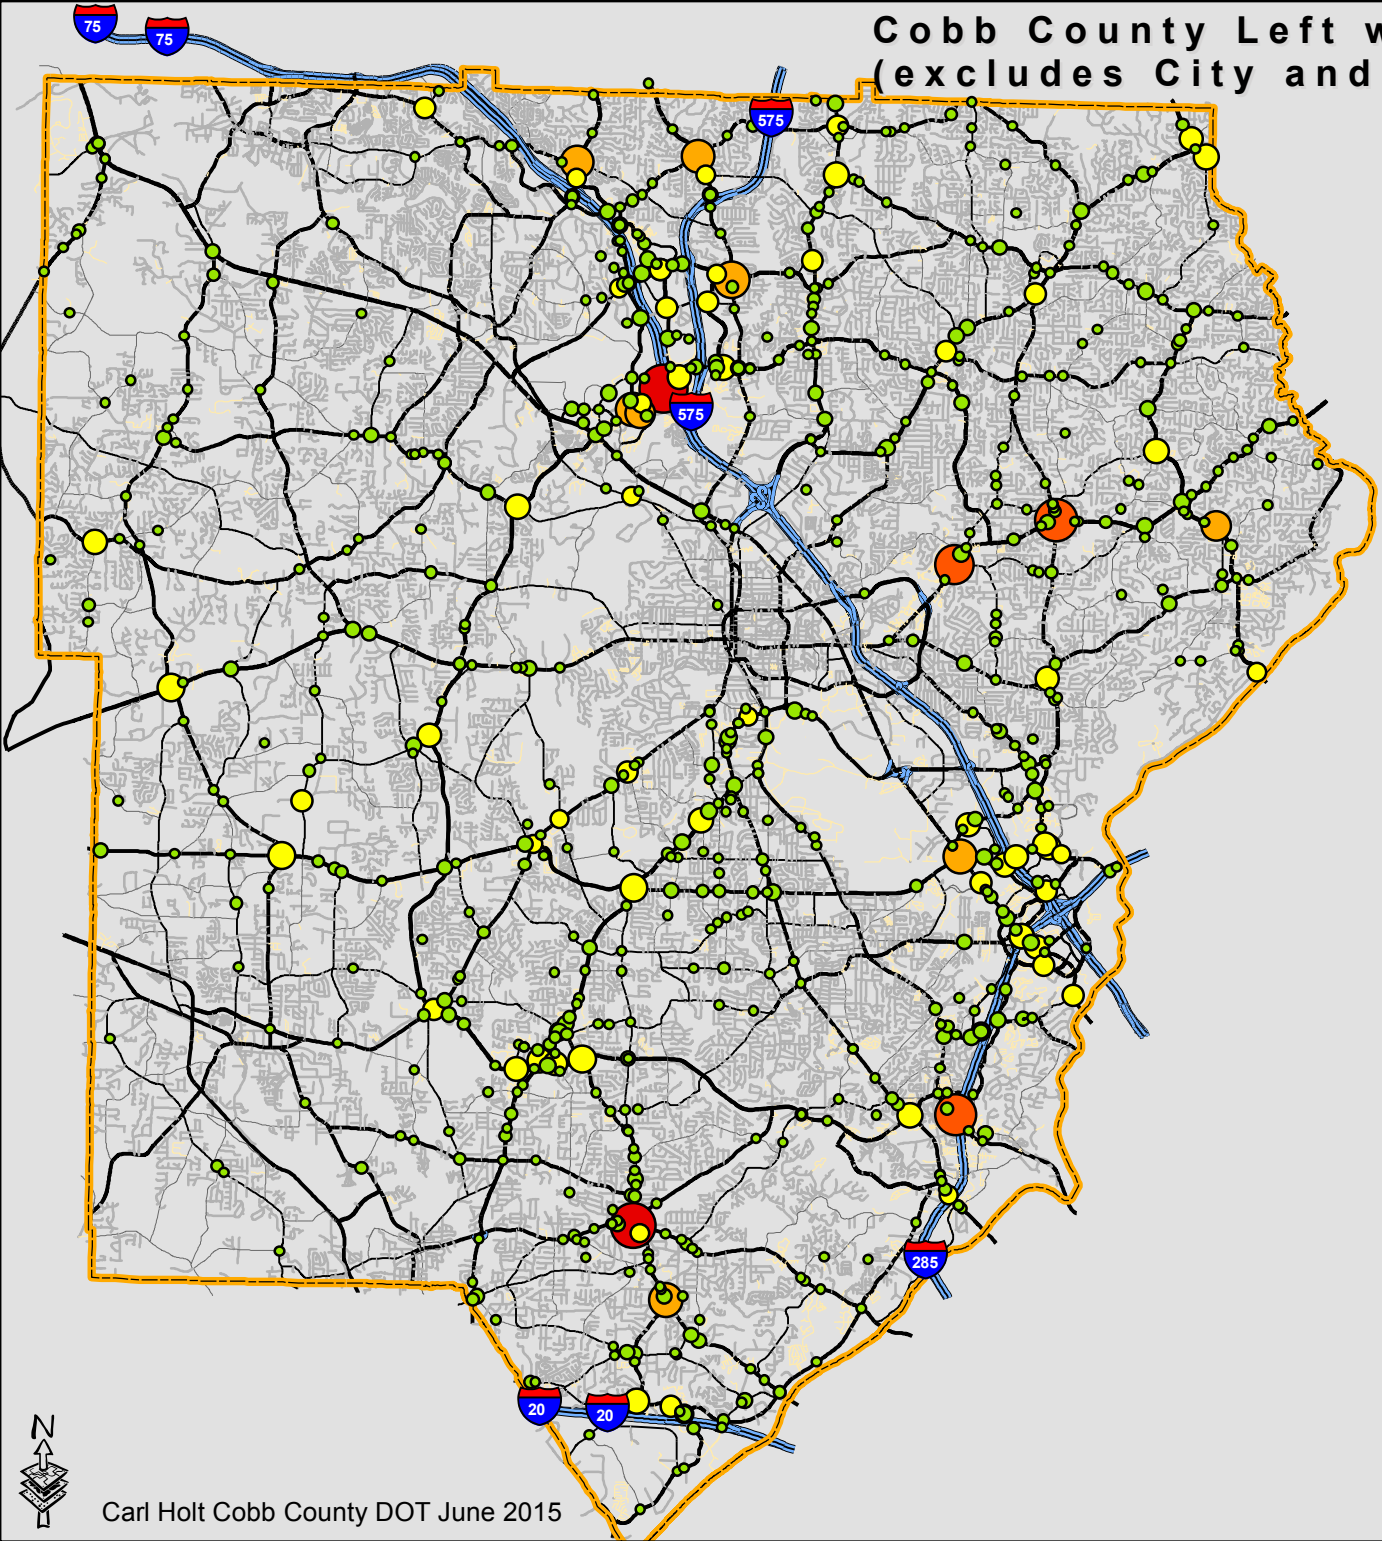

# Cobb County Left with Thru Crashes 2014 (excludes City and Interstate Crashes)

### Geocoded Crashes Number of Crashes

- 1
- 2
- 3
- 4
- 5
- 6
- 7
- 8
- 9
- 10
- 11
- 12
- 14
- 15
- 16
- 19
- 20
- 27