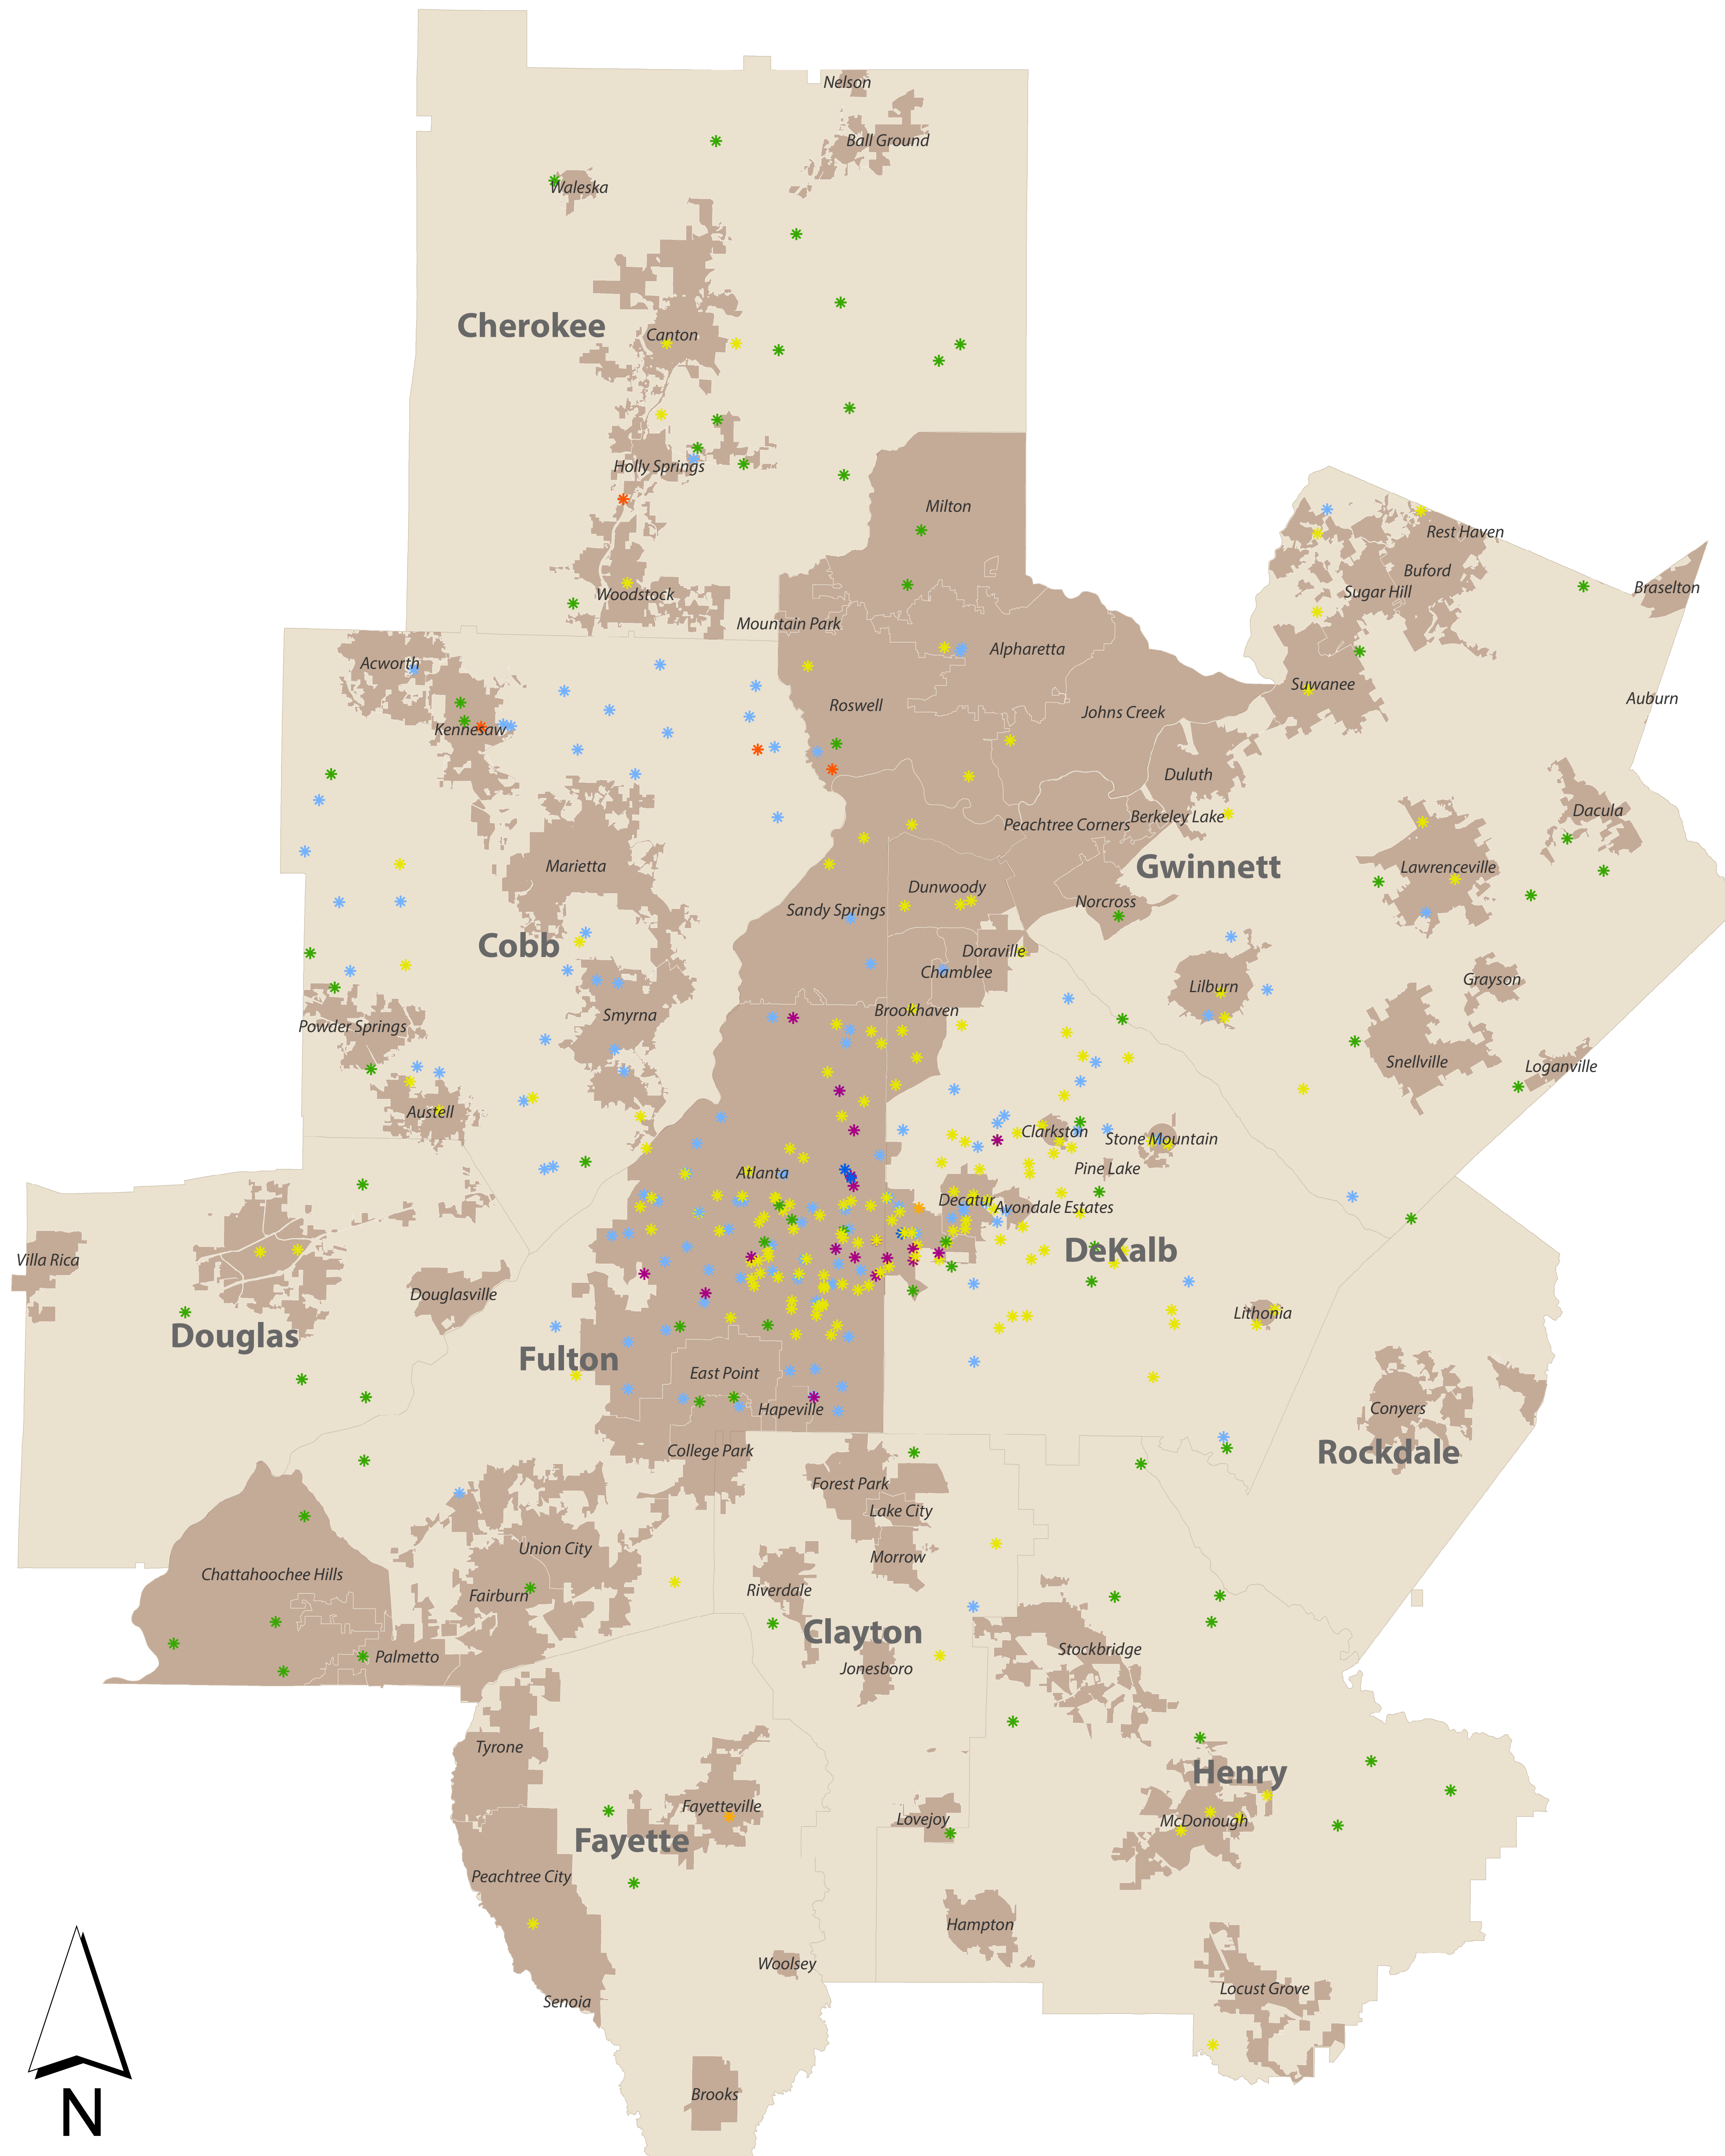

Metro Atlanta Gardens & Farms

Summary

Community Gardens: 164

School Gardens: 122

Education Gardens: 4

Urban Farms: 76

Therapy Gardens: 2

Urban Orchards: 18

Plant-A-Row Gardens: 4

Total Gardens: 390

- ★ **Community Garden**
- ★ **Education Garden**
- ★ **Horticultural Therapy Garden**
- ★ **Plant a Row Garden**
- ★ **School Garden**
- ★ **Urban Farm**
- ★ **Urban Orchard**

Source: Atlanta Local Food Initiative, Atlanta Community Food Bank, Georgia Organics, Captain Planet Foundation, American Community Gardens Association, and Atlanta Regional Commission; January 2015