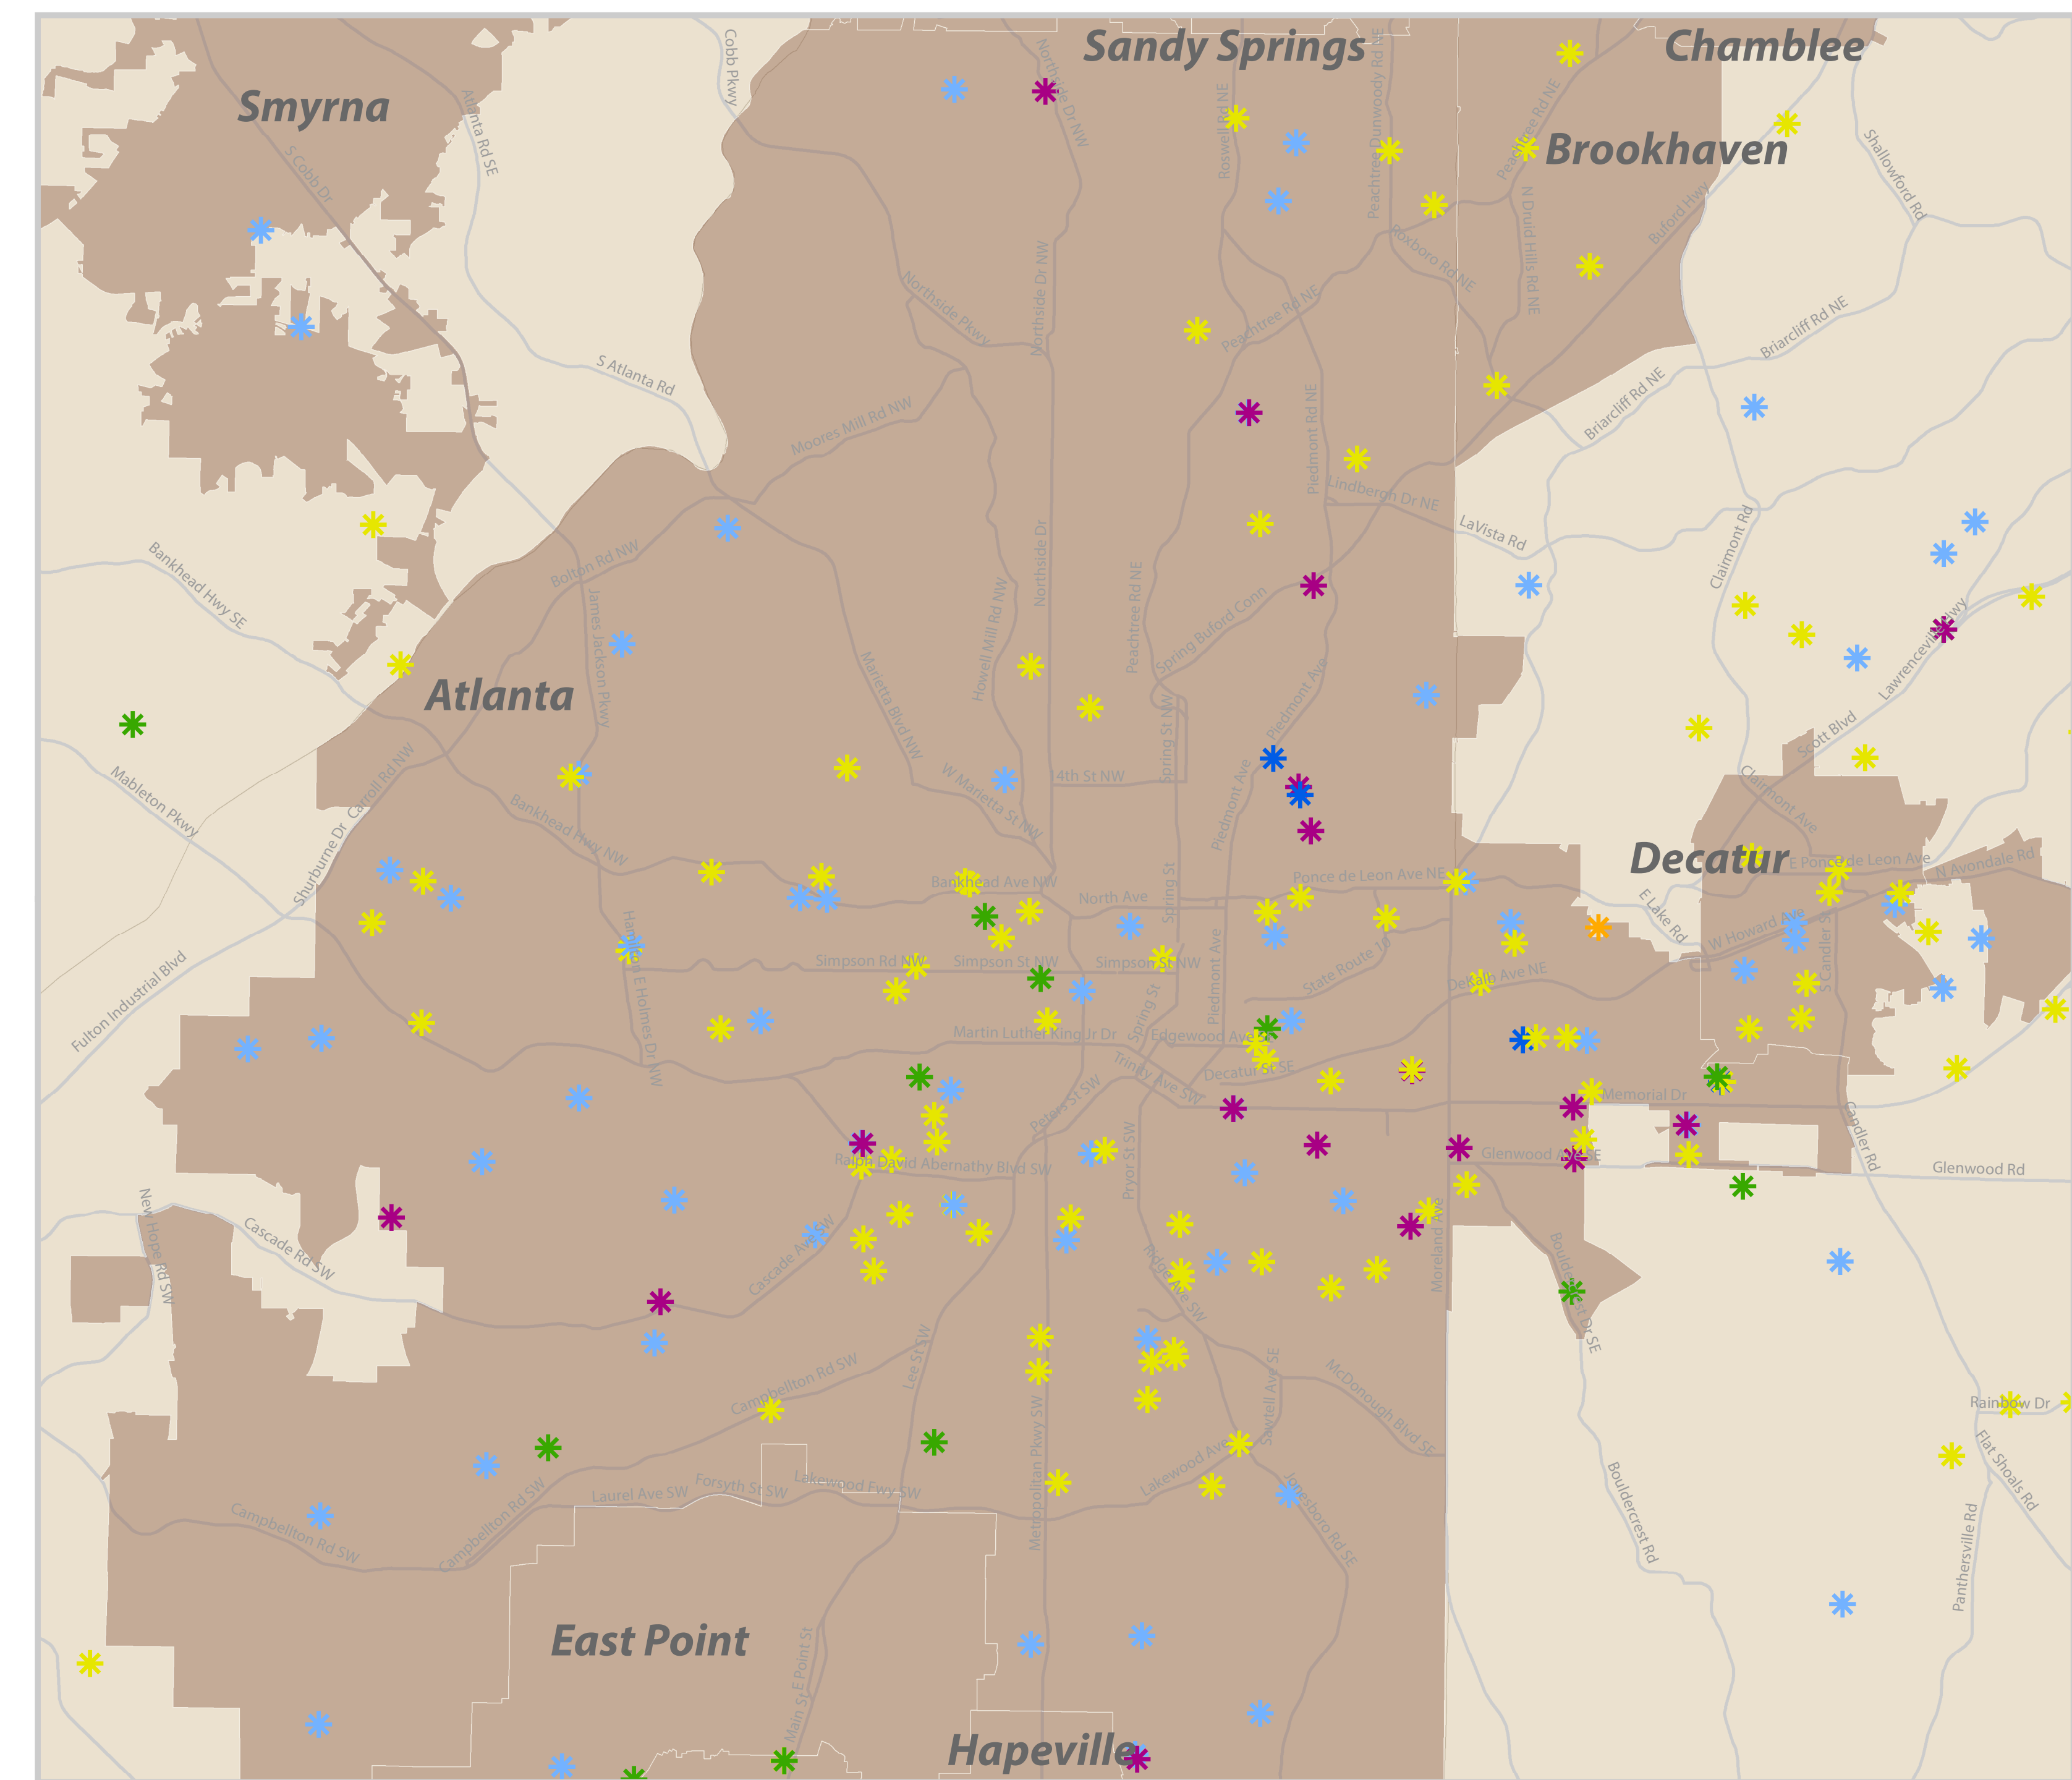

Metro Atlanta Gardens & Farms

Summary

Community Gardens: 164

School Gardens: 122

Education Gardens: 4

Urban Farms: 76

Therapy Gardens: 2

Urban Orchards: 18

Plant-A-Row Gardens: 4

Total Gardens: 390

- ★ **Community Garden**
- ★ **Education Garden**
- ★ **Horticultural Therapy Garden**
- ★ **Plant a Row Garden**
- ★ **School Garden**
- ★ **Urban Farm**
- ★ **Urban Orchard**